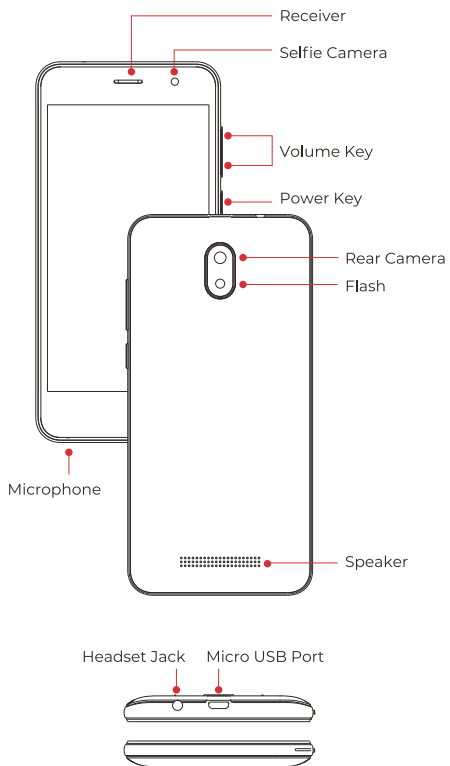

A New Mobile Story

BOLT K510

3G Smartphone

QUICK GUIDE

A New Mobile Experience

Visit epikmobile.com for full version of user manual.

SIM Card and SD Card

Dual Sim Installation

- Carefully remove the phone's back cover.
- Insert SIM by sliding it into the SIM 1's slot.
- Repeat steps with SIM 2 (If available).
- Insert MicroSD Card by sliding it into the slot.
- When finished, put back cover and turn on the device.