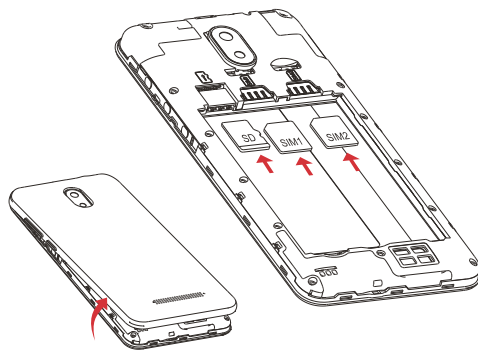

A New Mobile Story

BOLT K510

3G Smartphone

QUICK GUIDE

A New Mobile Experience

Visit epikmobile.com for full version of user manual.

SIM Card and SD Card

Dual Sim Installation

- Carefully remove the phone's back cover.
- Insert SIM by sliding it into the SIM 1's slot.
- Repeat steps with SIM 2 (If available).
- Insert MicroSD Card by sliding it into the slot.
- When finished, put back cover and turn on the device.