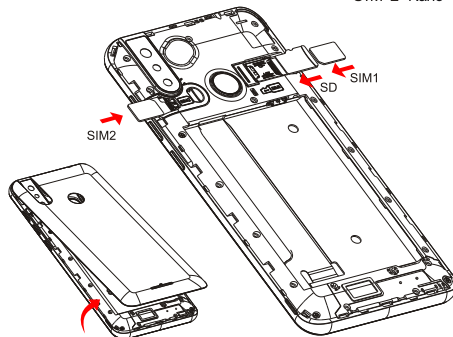

- Carefully remove the phone's back cover.
- Insert SIM by sliding it into the SIM 1's slot.
- Repeat steps with SIM 2 (If available).
- Insert MicroSD Card by sliding it into the slot.
- When finished, put back cover and turn on the device.

Standard SIM

Micro SIM

Nano SIM

-SIM-1 Nano

-SIM-2 Nano

Battery

This phone has a removable battery. Please fully charge your phone before using it (min. 2 hours).

Set up Wi-Fi Connection