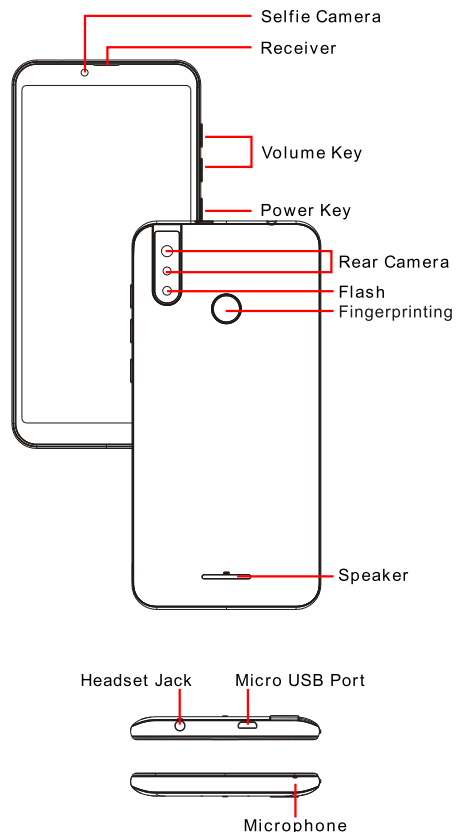

A New Mobile Story

JUPITER K600

3G Smartphone

QUICK GUIDE

A New Mobile Experience

Visit epikmobile.com
for full version of user manual.

SIM Card and SD Card

Dual Sim Installation

- Carefully remove the phone's back cover.
- Insert SIM by sliding it into the SIM 1's slot.
- Repeat steps with SIM 2 (If available).
- Insert MicroSD Card by sliding it into the slot.
- When finished, put back cover and turn on the device.

Standard SIM

Micro SIM

Nano SIM

-SIM-1 Nano

-SIM-2 Nano

Battery

This phone has a removable battery. Please fully charge your phone before using it (min. 2 hours).

Set up Wi-Fi Connection