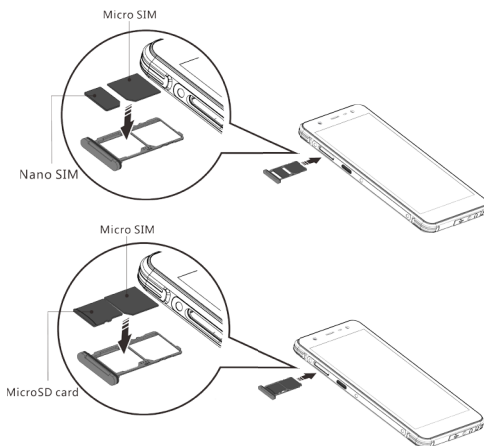

Option 2

- SIM 1 : Micro SIM
- MicroSD card

Battery

This phone has a non-removable battery. Please fully charge your phone before using it (min. 2 hours).

Set up Wi-Fi Connection

Go to Settings > Wireless & Networks > Wi-Fi > Select desired Network, insert password and connect.

Fingerprint

Settings > Security > Fingerprint > Follow steps on the screen.

Settings

Access settings for more options in your device.

⚠ Safety information

- Do not make or receive handheld calls while driving, and never text while driving.
- Do not use at gas stations.
- Keep your phone at least 15 mm away from your ear or body while making calls.
- Your phone may produce a bright or flashing light.
- Small parts may cause choking.
- Please do not dispose of used batteries in the trash. The proper disposal of your waste battery will help to protect the environment and human health.
- Your phone can produce a loud sound.
- Avoid contact with magnetic fields.
- Keep away from pacemakers and other electronic medical devices.
- Avoid extreme temperatures.
- Switch off in hospitals and other medical facilities when requested.
- Avoid contact with liquids. Keep your phone dry.
- Switch off in aircraft and airports when requested.
- Do not disassemble your phone.
- Switch off when near explosive materials or liquids.
- Please use only authentic Epikone accessories with this phone, and do not use the battery with any other type of phone.
- Do not rely on your phone for emergency communications.

🌐 Visit our website

epikmobile.com

On this website, you can also find our Privacy and Terms of Use Policies relating to our phones, the Epik mobile application and our website (our "Services"). Please take a moment to review them and familiarize yourself with our privacy and use practices. Whenever you use our Services, you consent to the practices listed in these Policies.

This manual and the installed software of the RS550 are subject to change by Epik One America Corporation without advance notice.