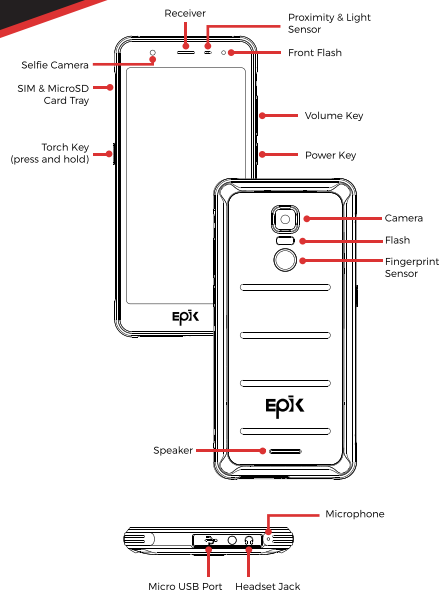

Boulder RS550

QUICK GUIDE

A New Mobile Experience

Visit epikmobile.com
for full version of user manual.

SIM Card and SD Card

Dual Sim Installation

1. 3FF and '4FF or MicroSD'
2. Either Dual SIM, or Single SIM and SD Card (Micro-SIM and nano SIM, dual stand-by)

Option 1

- SIM 1 : Micro SIM
- SIM 2 : nano SIM