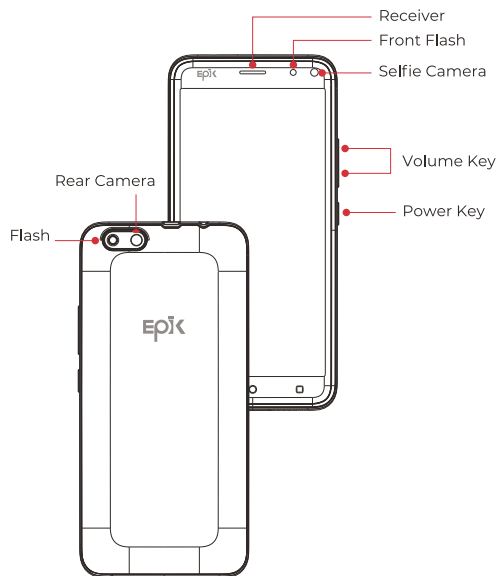

Hada Turbo K535

3G Smart phone

QUICK GUIDE
A New Mobile Experience

Visit epikmobile.com
for full version of user manual.

SIM Card and SD Card

Dual Sim Installation

- Carefully remove the phone's back cover.
- Insert SIM by sliding it into the SIM 1's slot.
- Repeat steps with SIM 2 (If available).
- Insert MicroSD Card by sliding it into the slot.
- When finished, put back cover and turn on the device.

Battery

This phone has a removable battery. Please fully charge your phone before using it (min. 2 hours).

Set up Wi-Fi Connection

Go to Settings > Wireless & Networks > Wi-Fi > Select desired Network, insert password and connect.