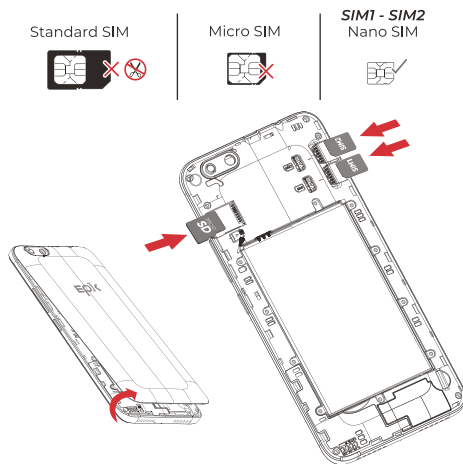

Hada Turbo K535

3G Smart phone

QUICK GUIDE
A New Mobile Experience

Visit epikmobile.com
for full version of user manual.

SIM Card and SD Card

Dual Sim Installation

- Carefully remove the phone's back cover.
- Insert SIM by sliding it into the SIM 1's slot.
- Repeat steps with SIM 2 (If available).
- Insert MicroSD Card by sliding it into the slot.
- When finished, put back cover and turn on the device.

Battery

This phone has a removable battery. Please fully charge your phone before using it (min. 2 hours).

Set up Wi-Fi Connection

Go to Settings > Wireless & Networks > Wi-Fi > Select desired Network, insert password and connect.