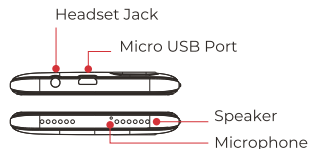

Hada Turbo K535

3G Smart phone

QUICK GUIDE
A New Mobile Experience

Visit epikmobile.com
for full version of user manual.

SIM Card and SD Card

Dual Sim Installation

- Carefully remove the phone's back cover.
- Insert SIM by sliding it into the SIM 1's slot.
- Repeat steps with SIM 2 (If available).
- Insert MicroSD Card by sliding it into the slot.
- When finished, put back cover and turn on the device.