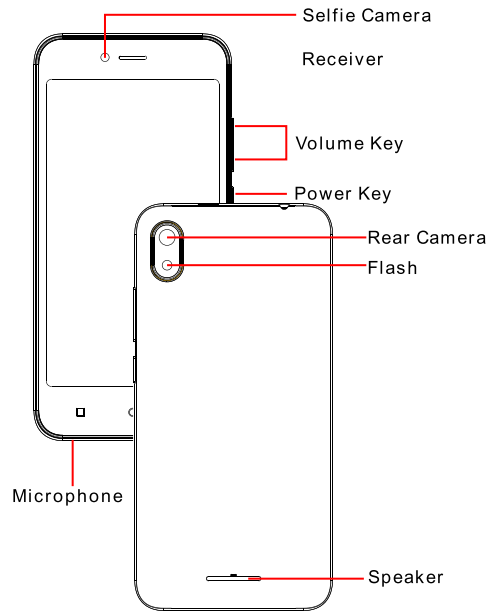

A New Mobile Story

LEO TURBO K503T

3G Smartphone

QUICK GUIDE

A New Mobile Experience

Visit epikmobile.com
for full version of user manual.

Headset Jack Micro USB Port

SIM Card and SD Card

Dual Sim Installation

- Carefully remove the phone's back cover.
- Insert SIM by sliding it into the SIM 1's slot.
- Repeat steps with SIM 2 (If available).
- Insert MicroSD Card by sliding it into the slot.
- When finished, put back cover and turn on the device.