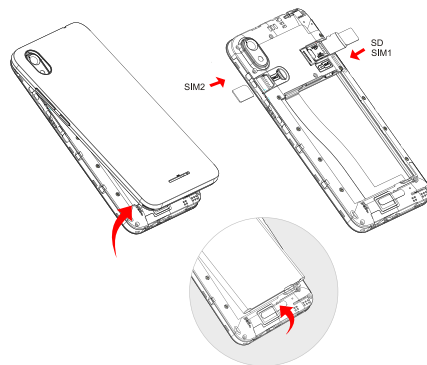

A New Mobile Story

LEO TURBO K503T

3G Smartphone

QUICK GUIDE

A New Mobile Experience

Visit epikmobile.com
for full version of user manual.

Headset Jack Micro USB Port

SIM Card and SD Card

Dual Sim Installation

- Carefully remove the phone's back cover.
- Insert SIM by sliding it into the SIM 1's slot.
- Repeat steps with SIM 2 (If available).
- Insert MicroSD Card by sliding it into the slot.
- When finished, put back cover and turn on the device.